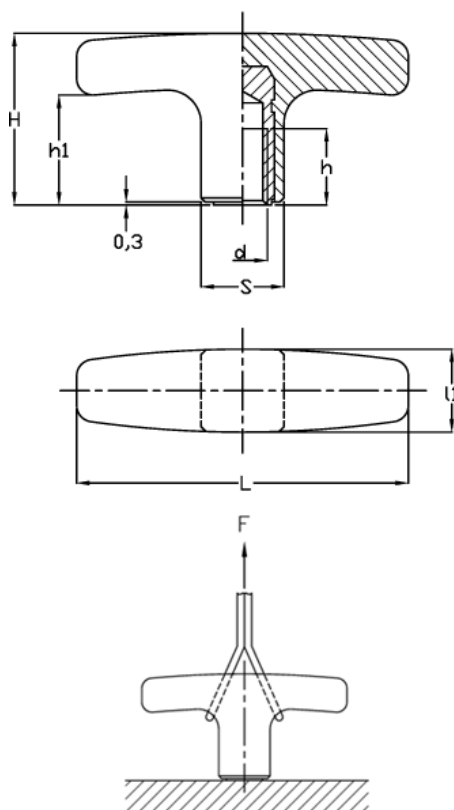

Data Sheet

Article number: 2304032438
Description: Handle 32438
L.652/55 B-M6, Red

Measures

d 6H = M6
F (N) = 3300
h = 18
H = 33
h1 = 22.0
L = 55
l1 = 14
S = 14x14